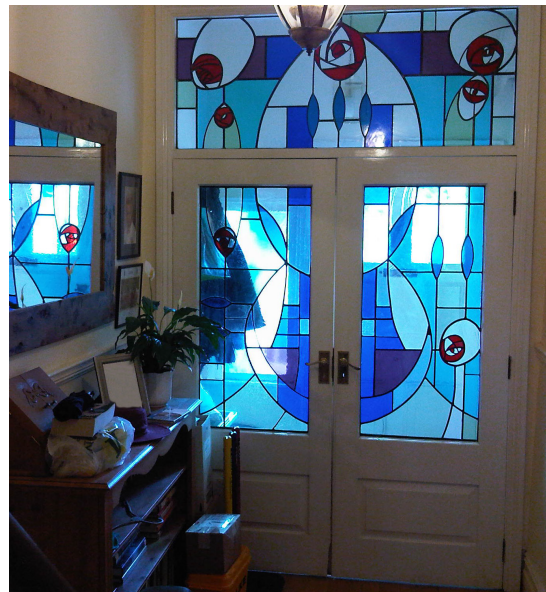

## STAINED GLASS

ARCHITECTURAL • DOMESTIC COMMISSIONS • RESTORATION  
INDIVIDUAL TUITION  
WINDOWS • MIRRORS • LAMP SHADES

1

Window made completely in-house: roundels made by glass blowers and assembled by our stained glass artists

2 Contemporary Style

3 Macintosh Style